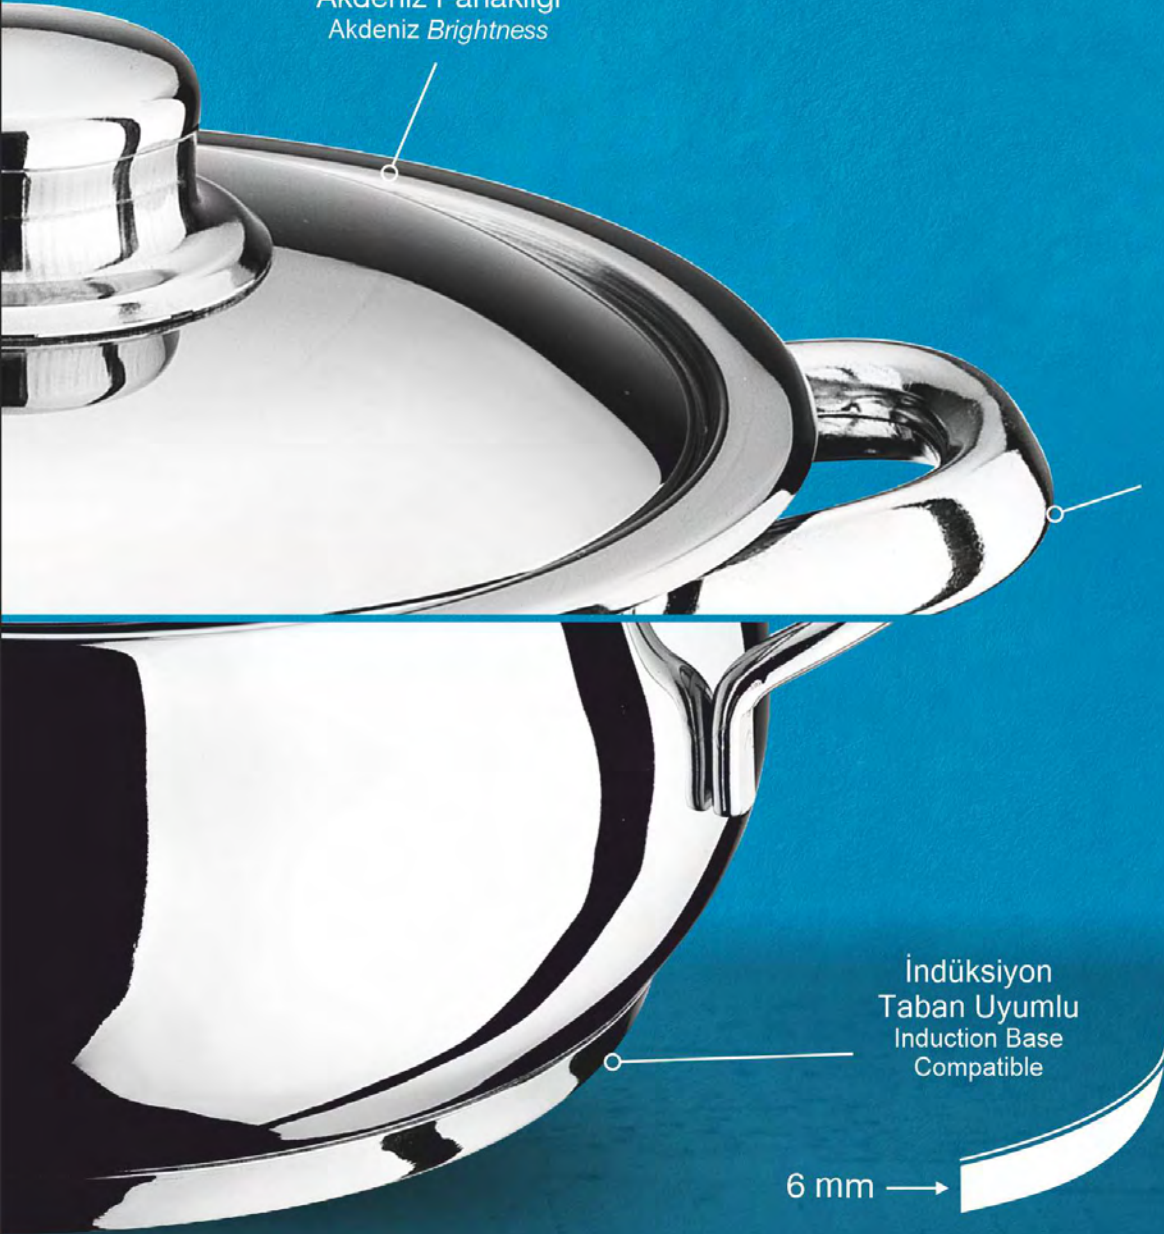

Akdeniz Parlaklığı
Akdeniz *Brightness*

304 Kalite
304 *Quality*

İndüksiyon
Taban Uyumlu
Induction Base
Compatible

6 mm →